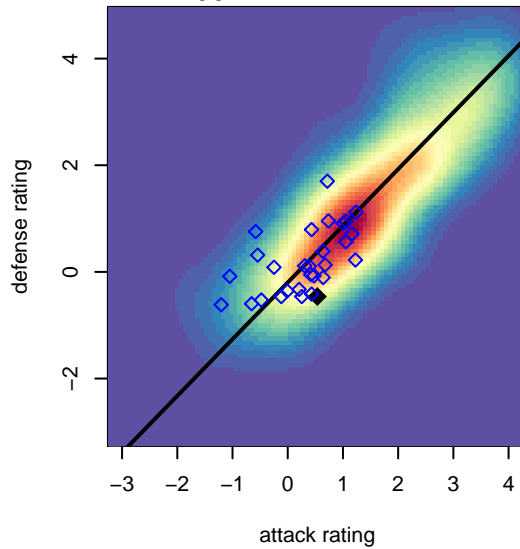

Crossfire OR CUSC Black G03

Crossfire Oregon
 Clackamas, OR
 G03 total strength=811
 attack=1.71 defense=0.63
 fall league = PTT G03 Div 2 White
 spr league = Spr OYS G03 Div 2 White
 notes= Ryan 2016

alt names used:
 Clackamas United U14 Girls Black
 CLACKAMAS UNITED03 BLACK
 CUSC 03 Black
 CUSC 03G Black Ryan
 CUSC Black G03
 CUSC 03G Black Ryan
 CUSC 03G Black Ryan

Venues played:
 2016 PCU Summer Classic U14
 2016 Beaverton Cup GU14 Silver
 2016 Mt Hood Challenge U14 Bronze
 2016 Summer Slam Plat/Gold/Silver/Bronze U1
 2016 PTT G03 Division 2 White
 2016 OYS Founders Cup G03
 2016 Spr OYS G03 Division 2 White

**attack and defense variance (black dot)
relative to other teams
and top 10 in region**

**attack and defense rating
relative to others at age
and all opponents in last 13 months**

Performance relative to 13 month average