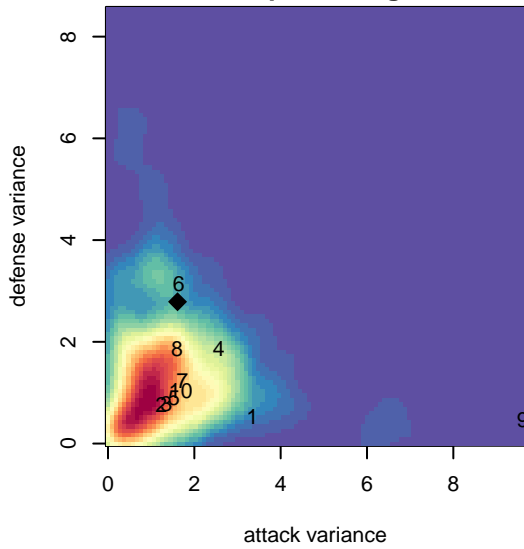

Crossfire OR CUSC Black G03

Crossfire Oregon
 Clackamas, OR
 G03 total strength=811
 attack=1.71 defense=0.63
 fall league = PTT G03 Div 2 White
 spr league = Spr OYS G03 Div 2 White
 notes= Ryan 2016

alt names used:
 Clackamas United U14 Girls Black
 CLACKAMAS UNITED03 BLACK
 CUSC 03 Black
 CUSC 03G Black Ryan
 CUSC Black G03
 CUSC 03G Black Ryan
 CUSC 03G Black Ryan

Venues played:
 2016 PCU Summer Classic U14
 2016 Beaverton Cup GU14 Silver
 2016 Mt Hood Challenge U14 Bronze
 2016 Summer Slam Plat/Gold/Silver/Bronze U1
 2016 PTT G03 Division 2 White
 2016 OYS Founders Cup G03
 2016 Spr OYS G03 Division 2 White

**attack and defense variance (black dot)
relative to other teams
and top 10 in region**

**attack and defense rating
relative to others at age
and all opponents in last 13 months**

Performance relative to 13 month average