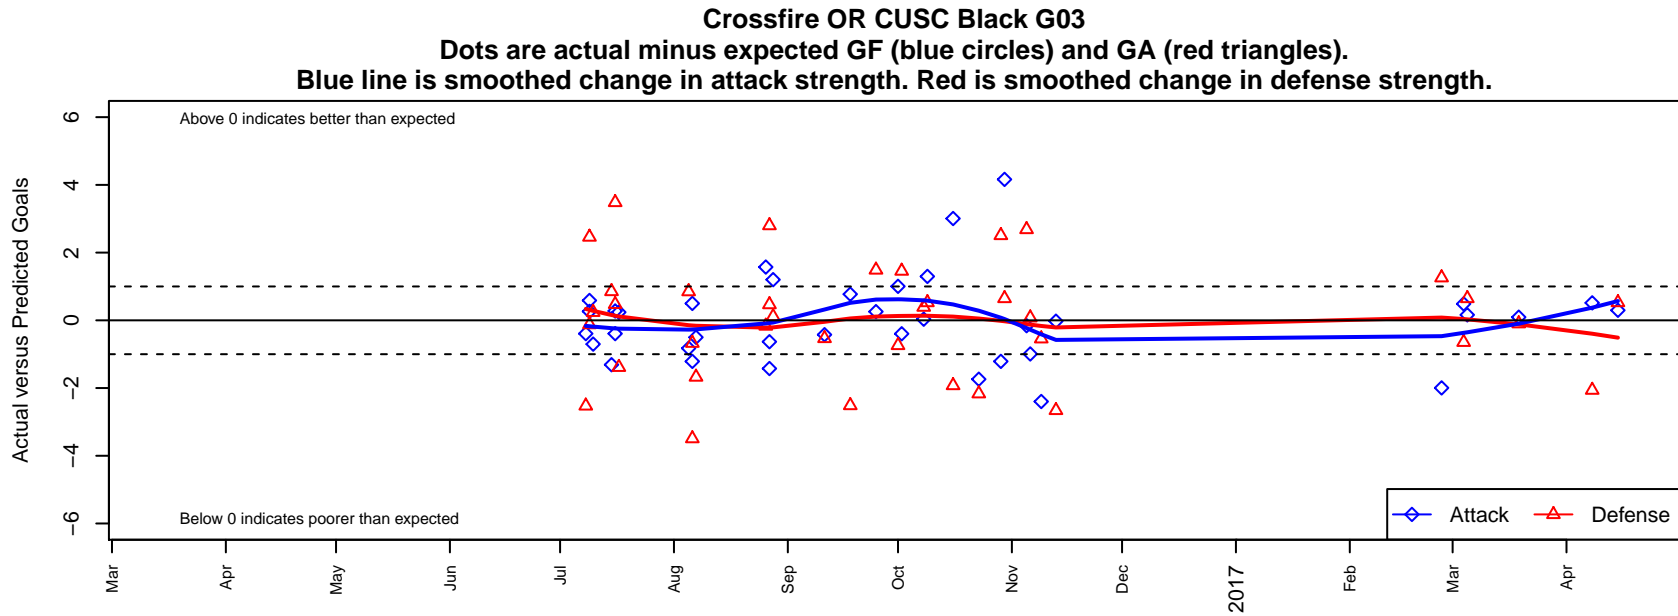

Crossfire OR CUSC Black G03

Crossfire Oregon
 Clackamas, OR
 G03 total strength=811
 attack=1.71 defense=0.63
 fall league = PTT G03 Div 2 White
 spr league = Spr OYS G03 Div 2 White
 notes= Ryan 2016

alt names used:
 Clackamas United U14 Girls Black
 CLACKAMAS UNITED03 BLACK
 CUSC 03 Black
 CUSC 03G Black Ryan
 CUSC Black G03
 CUSC 03G Black Ryan
 CUSC 03G Black Ryan

Venues played:
 2016 PCU Summer Classic U14
 2016 Beaverton Cup GU14 Silver
 2016 Mt Hood Challenge U14 Bronze
 2016 Summer Slam Plat/Gold/Silver/Bronze U1
 2016 PTT G03 Division 2 White
 2016 OYS Founders Cup G03
 2016 Spr OYS G03 Division 2 White

**attack and defense variance (black dot)
relative to other teams
and top 10 in region**

**attack and defense rating
relative to others at age
and all opponents in last 13 months**

Performance relative to 13 month average