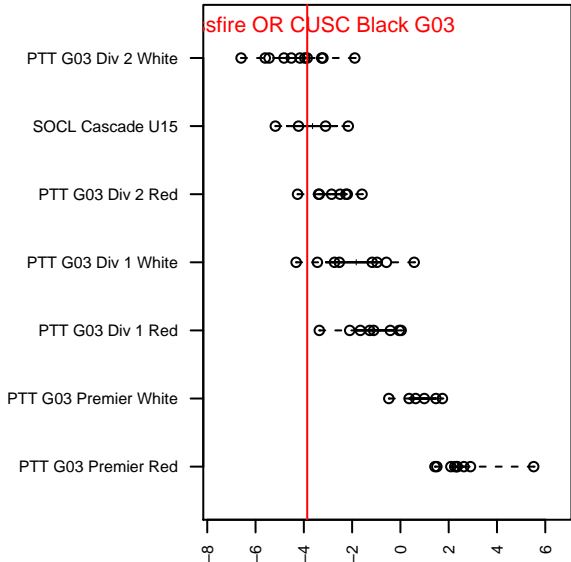

Crossfire OR CUSC Black G03

Crossfire Oregon
 Clackamas, OR
 G03 total strength=811
 attack=1.71 defense=0.63
 fall league = PTT G03 Div 2 White
 spr league = Spr OYS G03 Div 2 White
 notes= Ryan 2016

alt names used:
 Clackamas United U14 Girls Black
 CLACKAMAS UNITED03 BLACK
 CUSC 03 Black
 CUSC 03G Black Ryan
 CUSC Black G03
 CUSC 03G Black Ryan
 CUSC 03G Black Ryan

Venues played:
 2016 PCU Summer Classic U14
 2016 Beaverton Cup GU14 Silver
 2016 Mt Hood Challenge U14 Bronze
 2016 Summer Slam Plat/Gold/Silver/Bronze U1
 2016 PTT G03 Division 2 White
 2016 OYS Founders Cup G03
 2016 Spr OYS G03 Division 2 White

**attack and defense variance (black dot)
relative to other teams
and top 10 in region**

**attack and defense rating
relative to others at age
and all opponents in last 13 months**

Performance relative to 13 month average