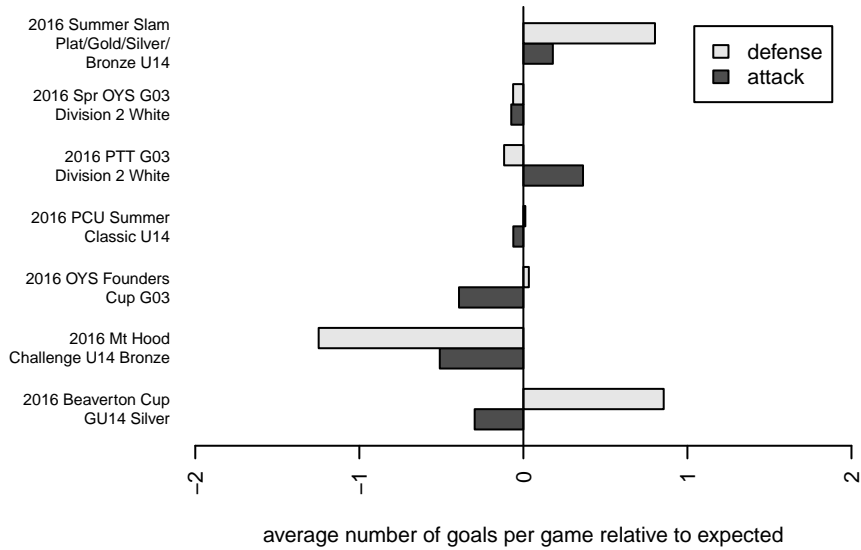

Crossfire OR CUSC Black G03

Crossfire Oregon
 Clackamas, OR
 G03 total strength=811
 attack=1.71 defense=0.63
 fall league = PTT G03 Div 2 White
 spr league = Spr OYS G03 Div 2 White
 notes= Ryan 2016

alt names used:
 Clackamas United U14 Girls Black
 CLACKAMAS UNITED03 BLACK
 CUSC 03 Black
 CUSC 03G Black Ryan
 CUSC Black G03
 CUSC 03G Black Ryan
 CUSC 03G Black Ryan

Venues played:
 2016 PCU Summer Classic U14
 2016 Beaverton Cup GU14 Silver
 2016 Mt Hood Challenge U14 Bronze
 2016 Summer Slam Plat/Gold/Silver/Bronze U1
 2016 PTT G03 Division 2 White
 2016 OYS Founders Cup G03
 2016 Spr OYS G03 Division 2 White

**attack and defense variance (black dot)
relative to other teams
and top 10 in region**

**attack and defense rating
relative to others at age
and all opponents in last 13 months**

Performance relative to 13 month average